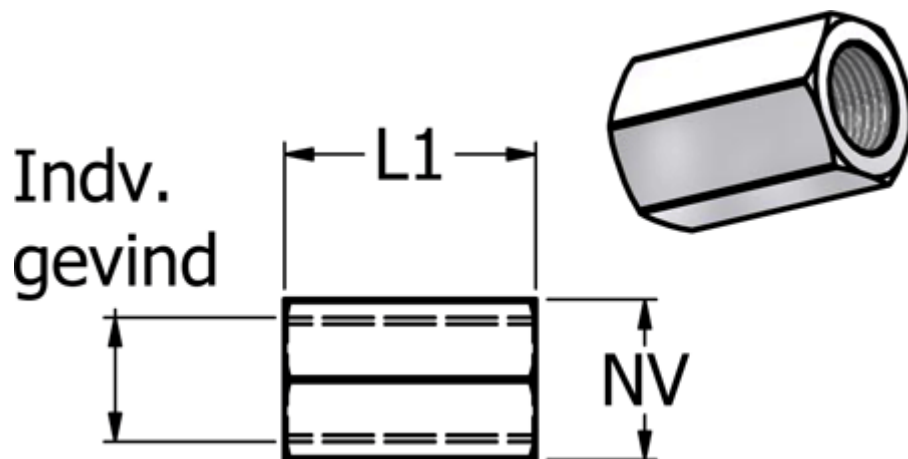

Article number: 58625223ES

Description: Stainless sleeve 252.23-ES, G 3/8"

Measures

Internal thread = G 3/8"

L1 = 26

NV = 22